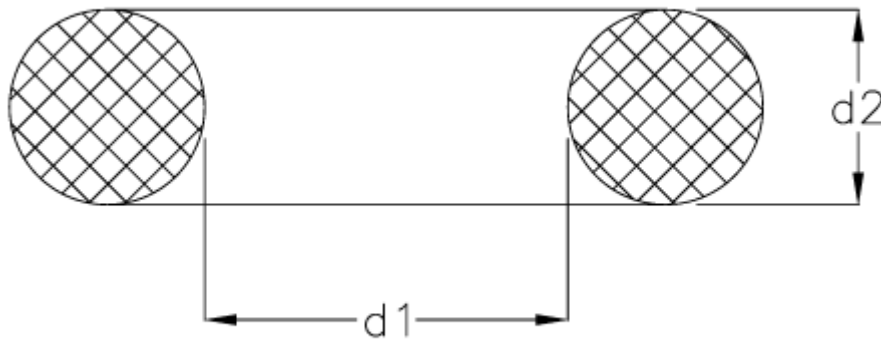

# Data Sheet

Article number: 159002350100000

Description: KLEE O-ring 2,35x1 NBR70 black

## Measures

---

$d1 = 2.35$

$d2 = 1.00$

Size = 2,35 x 1